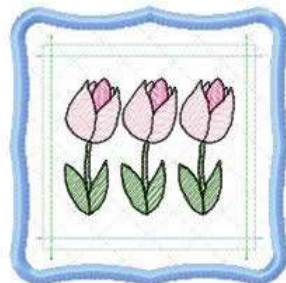

File: Spring06-front.pes
Stitches: 7005
Size: 3.91x3.91 "
Size: 99.2x99.3 mm

Colors: 10/13
Stops: 12
Stops: 12

- 1 ■ Palest Ivory
- 2 ■ Mid Windsor
- 3 ■ Mid Windsor
- 4 ■ Mid Windsor
- 5 ■ Mid Windsor