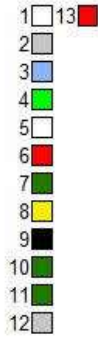

ITH Mug Rugs - Metallic Mylar Christmas - 6x10 Hoop

File: MugRug-Christmas-01.pes
 Stitches: 14589 Colors: 9/14
 Size: 9.03x5.87 " Stops: 13
 Size: 229.3x149.2 mm Stops: 13

File: MugRug-Christmas-02.pes
 Stitches: 16155 Colors: 9/13
 Size: 9.03x5.87 " Stops: 12
 Size: 229.3x149.2 mm Stops: 12

File: MugRug-Christmas-03.pes
 Stitches: 16539 Colors: 8/12
 Size: 9.03x5.87 " Stops: 11
 Size: 229.3x149.2 mm Stops: 11

File: MugRug-Christmas-04.pes
 Stitches: 17222 Colors: 7/12
 Size: 9.03x5.87 " Stops: 11
 Size: 229.3x149.2 mm Stops: 11

File: MugRug-Christmas-05.pes
 Stitches: 13872 Colors: 9/12
 Size: 9.03x5.87 " Stops: 11
 Size: 229.3x149.2 mm Stops: 11

File: MugRug-Christmas-06.pes
 Stitches: 15248 Colors: 8/12
 Size: 9.03x5.87 " Stops: 11
 Size: 229.3x149.2 mm Stops: 11