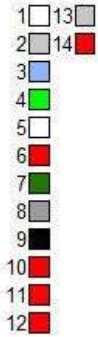

ITH Mug Rugs - Metallic Mylar Christmas - 6x10 Hoop

File: MugRug-Christmas-01.pes
 Stitches: 14589 Colors: 9/14
 Size: 9.03x5.87 " Stops: 13
 Size: 229.3x149.2 mm Stops: 13

File: MugRug-Christmas-02.pes
 Stitches: 16155 Colors: 9/13
 Size: 9.03x5.87 " Stops: 12
 Size: 229.3x149.2 mm Stops: 12

File: MugRug-Christmas-03.pes
 Stitches: 16539 Colors: 8/12
 Size: 9.03x5.87 " Stops: 11
 Size: 229.3x149.2 mm Stops: 11

File: MugRug-Christmas-04.pes
 Stitches: 17222 Colors: 7/12
 Size: 9.03x5.87 " Stops: 11
 Size: 229.3x149.2 mm Stops: 11

File: MugRug-Christmas-05.pes
 Stitches: 13872 Colors: 9/12
 Size: 9.03x5.87 " Stops: 11
 Size: 229.3x149.2 mm Stops: 11

File: MugRug-Christmas-06.pes
 Stitches: 15248 Colors: 8/12
 Size: 9.03x5.87 " Stops: 11
 Size: 229.3x149.2 mm Stops: 11