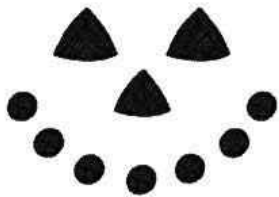

File: PumpkinFace05.pes  
Stitches: 8091  
Size: 3.09x3.35 "

Colors: 2/2  
Stops: 1

1 ■ Black

File: PumpkinFace06.pes  
Stitches: 7041  
Size: 3.35x2.89 "

Colors: 1/1  
Stops: 0

1 ■ Black

File: PumpkinFace07.pes  
Stitches: 4011  
Size: 3.89x2.69 "