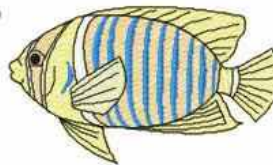

File: Tropical_Fish_02.pes
Stitches: 6916
Size: 5.00x5.40 "

Colors: 5/7
Stops: 6

- 1 Dark Texas Orange
- 2 Palest Ivory
- 3 Dark Texas Orange
- 4 Canary Yellow Mediu
- 5 Snow White
- 6 Black

File: Tropical_Fish_03.pes
Stitches: 4930
Size: 5.01x4.27 "

Colors: 5/6
Stops: 5

- 1 Canary Yellow Mediu
- 2 Palest Ivory
- 3 Canary Yellow Mediu
- 4 Lime Green
- 5 Dark Texas Orange
- 6 Snow White
- 7 Black
- 8 Blue

File: Tropical_Fish_04.pes
Stitches: 6119
Size: 5.00x3.70 "

Colors: 7/8
Stops: 7

- 1 Pale Yellow
- 2 Palest Ivory
- 3 Gold/Yellow
- 4 Canary Yellow Mediu
- 5 Snow White
- 6 Pale Yellow
- 7 Mid Windsor
- 8 Black

File: Tropical_Fish_05.pes
Stitches: 7033
Size: 5.00x2.89 "