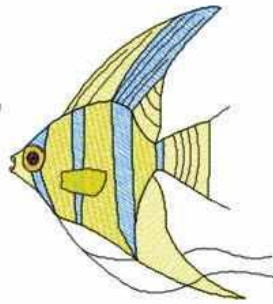

Mylar Tropical Fish (5x7 Hoop)

- 1 Canary Yellow Mediu
- 2 Palest Ivory
- 3 Canary Yellow Mediu
- 4 Black

File: Tropical_Fish_01.pes
Stitches: 8169
Size: 5.01x5.89 "

Colors: 3/4
Stops: 3

- 1 Gold/Yellow
- 2 Palest Ivory
- 3 Gold/Yellow
- 4 Mid Windsor
- 5 Canary Yellow Mediu
- 6 Gold/Yellow
- 7 Black

File: Tropical_Fish_02.pes
Stitches: 6916
Size: 5.00x5.40 "

Colors: 5/7
Stops: 6

- 1 Dark Texas Orange
- 2 Palest Ivory
- 3 Dark Texas Orange
- 4 Canary Yellow Mediu
- 5 Snow White
- 6 Black

File: Tropical_Fish_03.pes
Stitches: 4930
Size: 5.01x4.27 "