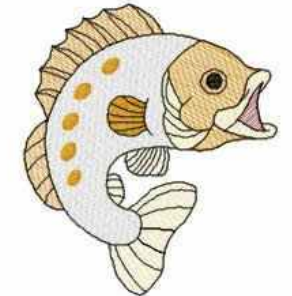

Colors: 6/7
Stops: 6

- 1 Orange
- 2 Palest Ivory
- 3 Orange
- 4 Opaline
- 5 Gold/Yellow
- 6 Black

File: Tropical_Fish_07.pes
Stitches: 6009
Size: 5.00x4.67 "

Colors: 5/6
Stops: 5

- 1 Snow White
- 2 Palest Ivory
- 3 Snow White
- 4 Dark Texas Orange
- 5 French Vanilla
- 6 Raspberry Red
- 7 Black
- 8 Black

File: Tropical_Fish_08.pes
Stitches: 6801
Size: 5.00x4.45 "

Colors: 7/8
Stops: 7

- 1 Silver Gray
- 2 Dark Gray
- 3 Silver Gray
- 4 Pale Yellow
- 5 Orange Mist
- 6 Raspberry Red
- 7 Black
- 8 Black

File: Tropical_Fish_09.pes
Stitches: 9093
Size: 5.00x5.78 "