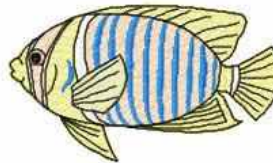

File: Tropical_Fish_02.pes
Stitches: 4538
Size: 3.61x3.91 "

Colors: 5/7
Stops: 6

- 1 Dark Texas Orange
- 2 Palest Ivory
- 3 Dark Texas Orange
- 4 Canary Yellow Mediu
- 5 Snow White
- 6 Black

File: Tropical_Fish_03.pes
Stitches: 3669
Size: 3.90x3.33 "

Colors: 5/6
Stops: 5

- 1 Dark Texas Orange
- 2 Palest Ivory
- 3 Dark Texas Orange
- 4 Lime Green
- 5 Dark Texas Orange
- 6 Snow White
- 7 Black
- 8 Blue

File: Tropical_Fish_04.pes
Stitches: 4520
Size: 3.89x2.89 "

Colors: 6/8
Stops: 7

- 1 Pale Yellow
- 2 Palest Ivory
- 3 Gold/Yellow
- 4 Saffron Yellow
- 5 Snow White
- 6 Pale Yellow
- 7 Mid Windsor
- 8 Black

File: Tropical_Fish_05.pes
Stitches: 5177
Size: 3.90x2.26 "