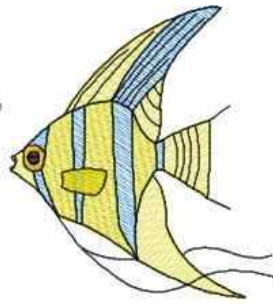

Mylar Tropical Fish (4x4 Hoop)

- 1 Canary Yellow Mediu
- 2 Palest Ivory
- 3 Canary Yellow Mediu
- 4 Black

File: Tropical_Fish_01.pes
Stitches: 4832
Size: 3.32x3.90 "

Colors: 3/4
Stops: 3

- 1 Gold/Yellow
- 2 Palest Ivory
- 3 Gold/Yellow
- 4 Mid Windsor
- 5 Canary Yellow Mediu
- 6 Gold/Yellow
- 7 Black

File: Tropical_Fish_02.pes
Stitches: 4538
Size: 3.61x3.91 "

Colors: 5/7
Stops: 6

- 1 Dark Texas Orange
- 2 Palest Ivory
- 3 Dark Texas Orange
- 4 Canary Yellow Mediu
- 5 Snow White
- 6 Black

File: Tropical_Fish_03.pes
Stitches: 3669
Size: 3.90x3.33 "