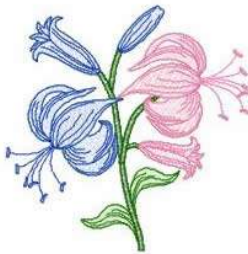

Mylar Spring Lilies (5x7 Hoops)

- 1 Quartz Pink
- 2 Palest Ivory
- 3 Quartz Pink
- 4 Rose Red

File: CallaLilies01.pes
Stitches: 5294
Size: 5.00x4.31 "

Colors: 3/4
Stops: 3

- 1 Tulip
- 2 Palest Ivory
- 3 Tulip
- 4 Cindy Purple
- 5 Purple

File: CallaLilies02.pes
Stitches: 6044
Size: 5.01x4.26 "

Colors: 4/5
Stops: 4

- 1 Pale Yellow
- 2 Palest Ivory
- 3 Green
- 4 Gold/Yellow
- 5 Brown
- 6 Spring Leaf

File: CallaLilies03.pes
Stitches: 8892
Size: 4.67x6.00 "

Colors: 6/6
Stops: 5

- 1 Brilliant Lime
- 2 Palest Ivory
- 3 Brilliant Lime
- 4 Green
- 5 Quartz Pink
- 6 Wild Pink
- 7 Pastal Blue
- 8 Ocean Blue

File: CallaLilies04.pes
Stitches: 9253
Size: 5.01x5.01 "