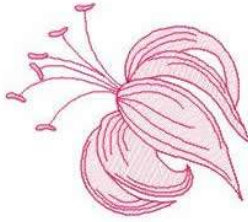

Mylar Spring Lilies (5x7 Hoops)

- 1 Quartz Pink
- 2 Palest Ivory
- 3 Quartz Pink
- 4 Rose Red

File: CallaLilies01.pes
Stitches: 5294
Size: 5.00x4.31 "

Colors: 3/4
Stops: 3

- 1 Tulip
- 2 Palest Ivory
- 3 Tulip
- 4 Cindy Purple
- 5 Purple

File: CallaLilies02.pes
Stitches: 6044
Size: 5.01x4.26 "

Colors: 4/5
Stops: 4

- 1 Pale Yellow
- 2 Palest Ivory
- 3 Green
- 4 Gold/Yellow
- 5 Brown
- 6 Spring Leaf

File: CallaLilies03.pes
Stitches: 8892
Size: 4.67x6.00 "

Colors: 6/6
Stops: 5

- 1 Brilliant Lime
- 2 Palest Ivory
- 3 Brilliant Lime
- 4 Green
- 5 Quartz Pink
- 6 Wild Pink
- 7 Pastal Blue
- 8 Ocean Blue

File: CallaLilies04.pes
Stitches: 9253
Size: 5.01x5.01 "