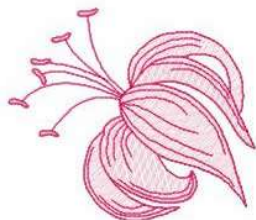

Mylar Spring Lilies (4x4 Hoop)

- 1 Quartz Pink
- 2 Palest Ivory
- 3 Quartz Pink
- 4 Rose Red

File: CallaLilies01.pes
Stitches: 3922
Size: 3.88x3.35 "

Colors: 3/4
Stops: 3

- 1 Tulp
- 2 Palest Ivory
- 3 Tulp
- 4 Cindy Purple
- 5 Purple

File: CallaLilies02.pes
Stitches: 4485
Size: 3.91x3.33 "

Colors: 4/5
Stops: 4

- 1 Slightly Green
- 2 Palest Ivory
- 3 Green
- 4 Gold/Yellow
- 5 Brown
- 6 Spring Leaf

File: CallaLilies03.pes
Stitches: 5647
Size: 3.03x3.90 "

Colors: 6/6
Stops: 5

- 1 Brilliant Lime
- 2 Palest Ivory
- 3 Brilliant Lime
- 4 Green
- 5 Quartz Pink
- 6 Wild Pink
- 7 Pastal Blue
- 8 Ocean Blue

File: CallaLilies04.pes
Stitches: 7223
Size: 3.89x3.90 "