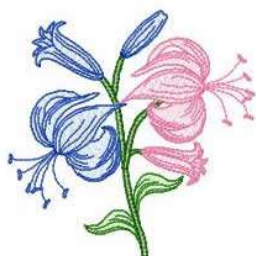

Mylar Spring Lilies (4x4 Hoop)

- 1 Quartz Pink
- 2 Palest Ivory
- 3 Quartz Pink
- 4 Rose Red

File: CallaLilies01.pes
Stitches: 3922
Size: 3.88x3.35 "

Colors: 3/4
Stops: 3

- 1 Tulp
- 2 Palest Ivory
- 3 Tulp
- 4 Cindy Purple
- 5 Purple

File: CallaLilies02.pes
Stitches: 4485
Size: 3.91x3.33 "

Colors: 4/5
Stops: 4

- 1 Slightly Green
- 2 Palest Ivory
- 3 Green
- 4 Gold/Yellow
- 5 Brown
- 6 Spring Leaf

File: CallaLilies03.pes
Stitches: 5647
Size: 3.03x3.90 "

Colors: 6/6
Stops: 5

- 1 Brilliant Lime
- 2 Palest Ivory
- 3 Brilliant Lime
- 4 Green
- 5 Quartz Pink
- 6 Wild Pink
- 7 Pastal Blue
- 8 Ocean Blue

File: CallaLilies04.pes
Stitches: 7223
Size: 3.89x3.90 "