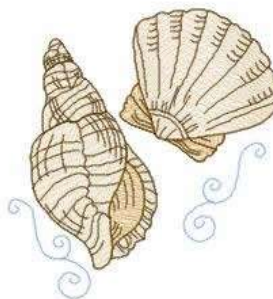

File: SeaShells06.pes  
Stitches: 7166  
Size: 5.00x4.70 "

Colors: 5/7  
Stops: 6

- 1 Tan
- 2 Palest Ivory
- 3 Tan
- 4 Fawn Dark
- 5 Medium Blue

File: SeaShells07.pes  
Stitches: 4608  
Size: 5.00x5.52 "

Colors: 4/5  
Stops: 4

- 1 Ivory
- 2 Palest Ivory
- 3 Ivory
- 4 Artisan's Gold
- 5 Sand Dune
- 6 Medium Blue

File: SeaShells08.pes  
Stitches: 5379  
Size: 5.00x4.96 "

Colors: 5/6  
Stops: 5

- 1 Ivory
- 2 Palest Ivory
- 3 Ivory
- 4 Old Gold
- 5 Fawn Dark
- 6 Medium Blue

File: SeaShells09.pes  
Stitches: 5560  
Size: 5.00x4.80 "

Colors: 5/6  
Stops: 5

- 1 Ivory
- 2 Palest Ivory
- 3 Ivory
- 4 Mid Windsor
- 5 Desert Very Dark
- 6 Medium Blue

File: SeaShells10.pes  
Stitches: 5499  
Size: 5.00x4.65 "

Colors: 5/6  
Stops: 5

- 1 Ivory
- 2 Palest Ivory
- 3 Ivory
- 4 Old Gold
- 5 Sand Dune
- 6 Medium Blue

File: SeaShells11.pes  
Stitches: 7387  
Size: 5.00x5.36 "

Colors: 5/6  
Stops: 5

- 1 Ivory
- 2 Palest Ivory
- 3 Ivory
- 4 Artisan's Gold
- 5 Sand Dune
- 6 Bright Blue