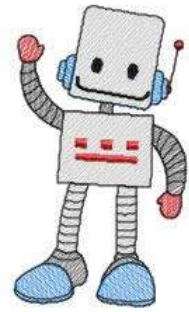

File: MylarRobots03.pes
Stitches: 7888
Size: 3.72x6.51 "

Colors: 6/7
Stops: 6
Stops: 6

- 1 Palest Ivory
- 2 Snow White
- 3 Palest Ivory
- 4 Steel Gray
- 5 Blaze Medium
- 6 Mid Windsor
- 7 Black