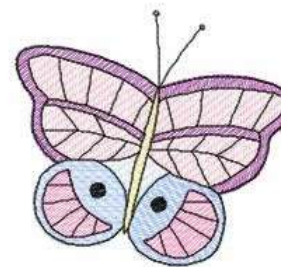

Colors: 7/7
Stops: 6
Stops: 6

- 1 ■ Palest Ivory
- 2 ■ Steel Gray
- 3 ■ New Berry
- 4 ■ Pale blue
- 5 ■ Canary Yellow Mediu
- 6 ■ Medium Yellow
- 7 ■ Black

File: Butterfly08.pes
Stitches: 5490
Size: 3.91x3.86 "
Size: 99.3x98.0 mm

Colors: 7/7
Stops: 6
Stops: 6

- 1 ■ Palest Ivory
- 2 ■ Steel Gray
- 3 ■ New Berry
- 4 ■ White
- 5 ■ Medium Blue
- 6 ■ Medium Yellow
- 7 ■ Quartz Pink
- 8 ■ Wild Pink
- 9 ■ Black

File: Butterfly09.pes
Stitches: 5790
Size: 3.91x3.57 "
Size: 99.3x90.6 mm